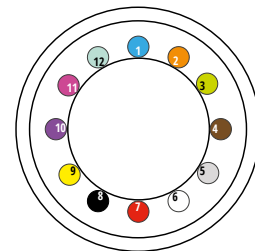

### T1-TELECOM

ACCORDING TO IEC 60304 TABLE 3 & ZN-11/TPSA-005-02

1-12	1	2	3	4	5	6	7	8	9	10	11	12
Fiber												
Color	red	blue	white	green	violet	orange	grey	yellow	brown	pink	black	aqua
Symbol	R	BL	W	GR	V	OR	GY	Y	BR	PK	BK	AQ

13-24	13	14	15	16	17	18	19	20	21	22	23	24
Fiber												
Color	red	blue	white	green	violet	orange	grey	yellow	brown	pink	natural	aqua
Symbol	R	BL	W	GR	V	OR	GY	Y	BR	PK	N	AQ

\*In 24-fiber tube construction colors will be repeated to facilitate identification, fibers 13-24 will have rings every 25 cm

### T2-TELECOM

ACCORDING TO EIA 598A

1-12	1	2	3	4	5	6	7	8	9	10	11	12
Fiber												
Color	blue	orange	green	brown	grey	white	red	black	yellow	violet	pink	aqua
Symbol	BL	OR	GR	BR	GY	W	R	BK	Y	V	PK	AQ

13-24	13	14	15	16	17	18	19	20	21	22	23	24
Fiber												
Color	blue	orange	green	brown	grey	white	red	natural	yellow	violet	pink	aqua
Symbol	BL	OR	GR	BR	GY	W	R	N	Y	V	PK	AQ

\*In 24-fiber tube construction colors will be repeated to facilitate identification, fibers 13-24 will have rings every 25 cm