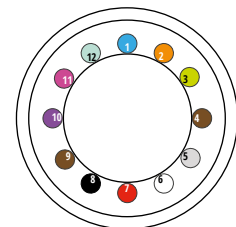

T2-TELECOM - Loose tube in cable

ACCORDING TO EIA 598A

TUBE	1	2	3	4	5	6	7	8	9	10	11	12
Fiber												
Color	red	green	blue	white	violet	orange	grey	yellow	brown	pink	black	aqua
Symbol	R	GR	BL	W	V	OR	GY	Y	BR	PK	BK	AQ

**In cable with a multi-layer construction color of the tubes will be repeated in second layer
***In case of lower fiber count some tubes can be replaced by fillers