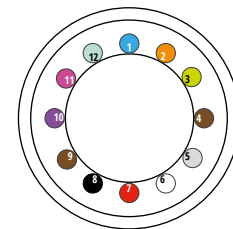

Loose tubes in cables

TUBE	1	2	3	4	5	6	7	8	9	10	11	12
Code												
Color	red	green	blue	white	violet	orange	grey	yellow	brown	pink	black	aqua
Symbol	R	GR	BL	W	V	OR	GY	Y	BR	PK	BK	AQ

**In cable with a multi-layer construction color of the tubes will be repeated in second layer

***In case of lower fiber count some tubes can be replaced by fillers