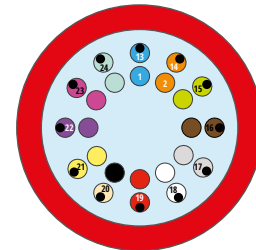

FIBER OPTIC CABLES COLOR CODES

FIBER AND BUFFER COLOR CODES FOR DATACOM CABLES RANGE

Other colors available on demand

D1-DATACOM

ACCORDING TO IEC 60304; TIA/EIA 598-A; TIA/EIA 598-C /DATA CENTER CABLES

Fiber in buffer

1-12	1	2	3	4	5	6	7	8	9	10	11	12
Fiber												
Buffer												
Color 250/900 /600 μm	blue	orange	green	brown	grey	white	red	black	yellow	violet	pink	aqua
Symbol	BL/BL	OR/OR	GR/GR	BR/BR	GY/GY	W/W	R/R	BK/BK	Y/Y	V/V	PK/PK	AQ/AQ

13-14	13	14	15	16	17	18	19	20	21	22	23	24
Fiber												
Buffer												
Color 250μm	blue	orange	green	brown	grey	white	red	natural	yellow	violet	pink	aqua
Color* 600/900 μm	blue	orange	green	brown	grey	white	red	dark green	yellow	violet	pink	aqua
Symbol	BL/BL	OR/OR	GR/GR	BR/BR	GY/GY	W/W	R/R	N/DG	Y/Y	V/V	PK/PK	AQ/AQ

*Buffer with black mark to identify fibers 13-24

Fibers in tubes

1-12	1	2	3	4	5	6	7	8	9	10	11	12
Code												
Color	blue	orange	green	brown	grey	white	red	black	yellow	violet	pink	aqua
Symbol	BL	OR	GR	BR	GY	W	R	BK	Y	V	PK	AQ

13-14	13	14	15	16	17	18	19	20	21	22	23	24
Code												
Color	red	green	blue	yellow	white	grey	brown	violet	aqua	natural	orange	pink
Symbol	R	GR	BL	Y	W	GY	BR	V	AQ	N	OR	PK

*In 24-fiber tube construction colors will be repeated to facilitate identification, fibers 13-24 will have rings every 25 cm