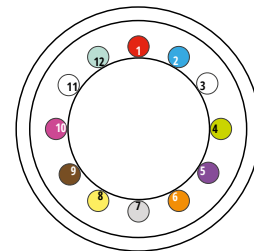

\*In 24-fiber tube construction colors will be repeated to facilitate identification, fibers 13-24 will have rings every 25 cm

### T1-TELECOM

ACCORDING TO IEC 60304 TABLE 3 & ZN-11/TPSA-005-02

1-12	1	2	3	4	5	6	7	8	9	10	11	12
Fiber												
Color	red	blue	white	green	violet	orange	grey	yellow	brown	pink	black	aqua
Symbol	R	BL	W	GR	V	OR	GY	Y	BR	PK	BK	AQ

13-24	13	14	15	16	17	18	19	20	21	22	23	24
Fiber												
Color	red	blue	white	green	violet	orange	grey	yellow	brown	pink	natural	aqua
Symbol	R	BL	W	GR	V	OR	GY	Y	BR	PK	N	AQ

\*In 24-fiber tube construction colors will be repeated to facilitate identification, fibers 13-24 will have rings every 25 cm

### T2-TELECOM

ACCORDING TO EIA 598A

1-12	1	2	3	4	5	6	7	8	9	10	11	12
Fiber												
Color	blue	orange	green	brown	grey	white	red	black	yellow	violet	pink	aqua
Symbol	BL	OR	GR	BR	GY	W	R	BK	Y	V	PK	AQ

13-24	13	14	15	16	17	18	19	20	21	22	23	24
Fiber												
Color	blue	orange	green	brown	grey	white	red	natural	yellow	violet	pink	aqua
Symbol	BL	OR	GR	BR	GY	W	R	N	Y	V	PK	AQ