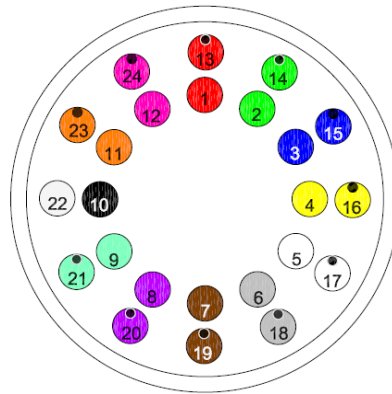

Type:	Colors code - fiber optic D	REV: 1
Issued:	16/12/2013	SK
Modified:		

D-DATACOM – cables range.

FIBER OPTIC and BUFFER – Color Code

STANDARD FIBER & BUFFER 900um/600um IDENTIFICATION:												
(*) one black mark												
Standard	Fiber Color Code (according to DIN VDE 0888 & IEC 60304):											
Fibre 01-12	1	2	3	4	5	6	7	8	9	10	11	12
Fibre	Red	Green	Blue	Yellow	White	Grey	Brown	Violet	Aqua	Black	Orange	Pink
Buffer	Red	Green	Blue	Yellow	White	Grey	Brown	Violet	Aqua	Black	Orange	Pink
Color 250/900/600um	Red	Green	Blue	Yellow	White	Grey	Brown	Violet	Aqua	Black	Orange	Pink
Fibre 13-24	13	14	15	16	17	18	19	20	21	22	23	24
Fibre	Red	Green	Blue	Yellow	White	Grey	Brown	Violet	Aqua	Black	Orange	Pink
Buffer	Red	Green	Blue	Yellow	White	Grey	Brown	Violet	Aqua	Black	Orange	Pink
Color 250um	Red	Green	Blue	Yellow	White	Grey	Brown	Violet	Aqua	Natural	Orange	Pink
Color 900/600um	Red*	Green*	Blue*	Yellow*	White*	Grey*	Brown*	Violet*	Aqua*	Dark Green	Orange*	Pink*

* Buffer with black ring for identification fibers 13-24.